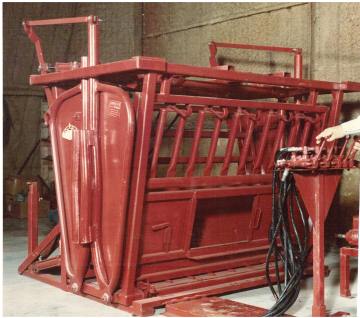

Call for pricing.

Leasing available please contact us for more information.

Bowman Tilt Chute available with Hoof Trimming options (drop bottom, body straps, head support table) or available as regular Tilt Chute without Hoof Trimming options.

Fast action "scissor-type" entrance and exit doors are hydraulically controlled.

Larger models (Standard Tilt, Bull Tilt, Calf Tilt) available.

SPECIAL FEATURES:

- Three sizes... calf, standard, bull.
- Heavy 2 1/2 inch tubular steel construction.
- Tilt feature available on all models, plus use as a regular squeeze chute when tilting feature not required.
- Lower access door for treatment convenience.
- Fold-down sides and drop side bars are standard.
- Headgate extensions available.