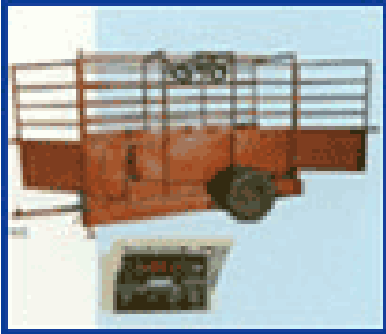

## **Portable Electronic Scale**

Call for pricing.

Leasing available please contact us for more information.

A heavy-duty, single animal scale that lets you keep accurate records for weigh-in, weigh-out, performance testing, etc. Available as stationary scale or portable unit with hydraulic jack for raising and lowering transport wheels. Scale platform is 8 feet long. Four electronic load cells - one on each corner - insure precise weights. Same type of scale used with feed wagons and weigh wagons.

The **Bowman Portable Electronic Scale** is designed and built for life-time operation... takes rough roads, pasture trails, cattle jumping up and down... without the kind of wear standard knife or cable suspension scale systems show after hard use. The electronic load cells are moisture resistant for positive operation under adverse weather conditions. Scale actually will weigh up to 30,000 lbs.